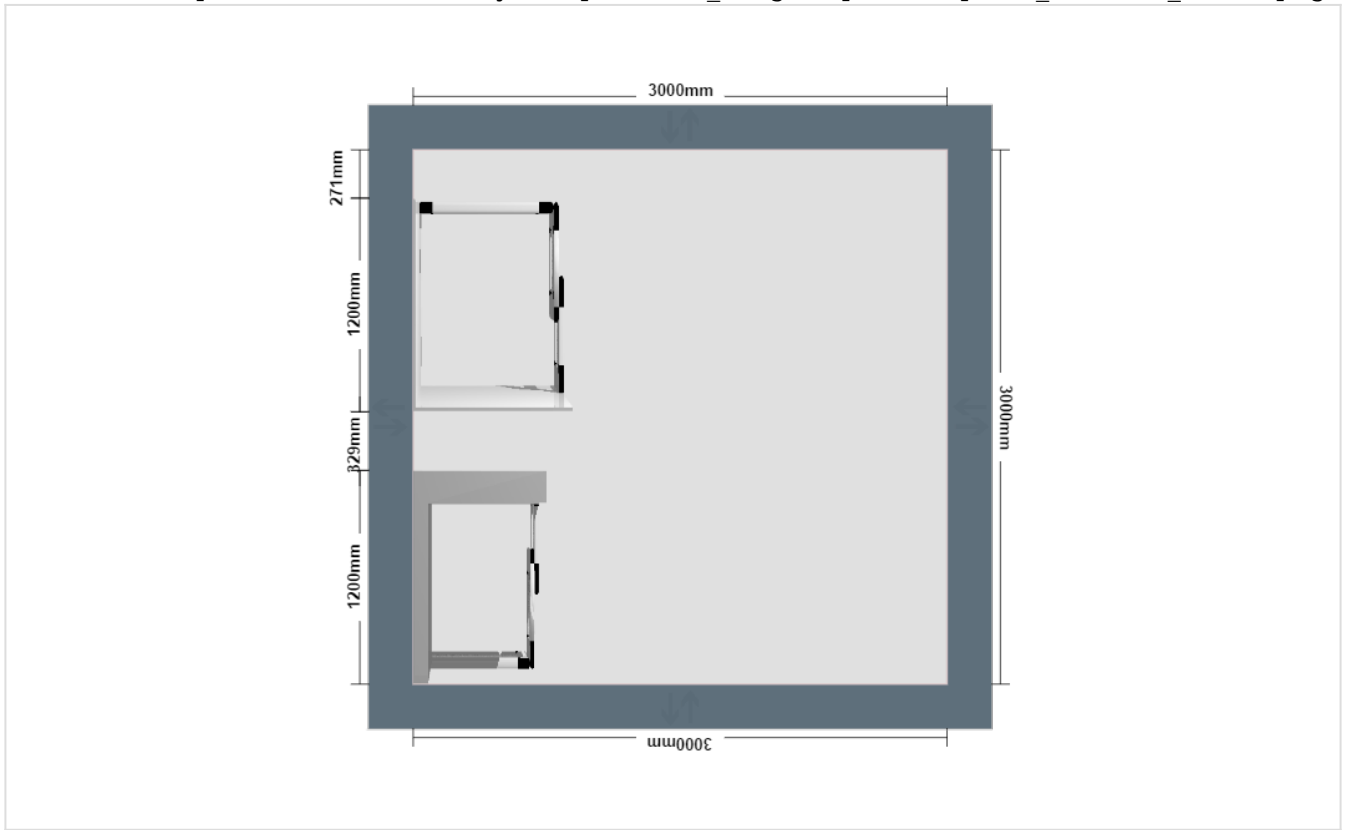

Submission (2016-07-07 13:20:15)

Thumbnail(http://www.articad.net/myroomplan/item_images/uploads/wpuser_158/108-thumb.png)

Question: Answer
Customer Code: eee